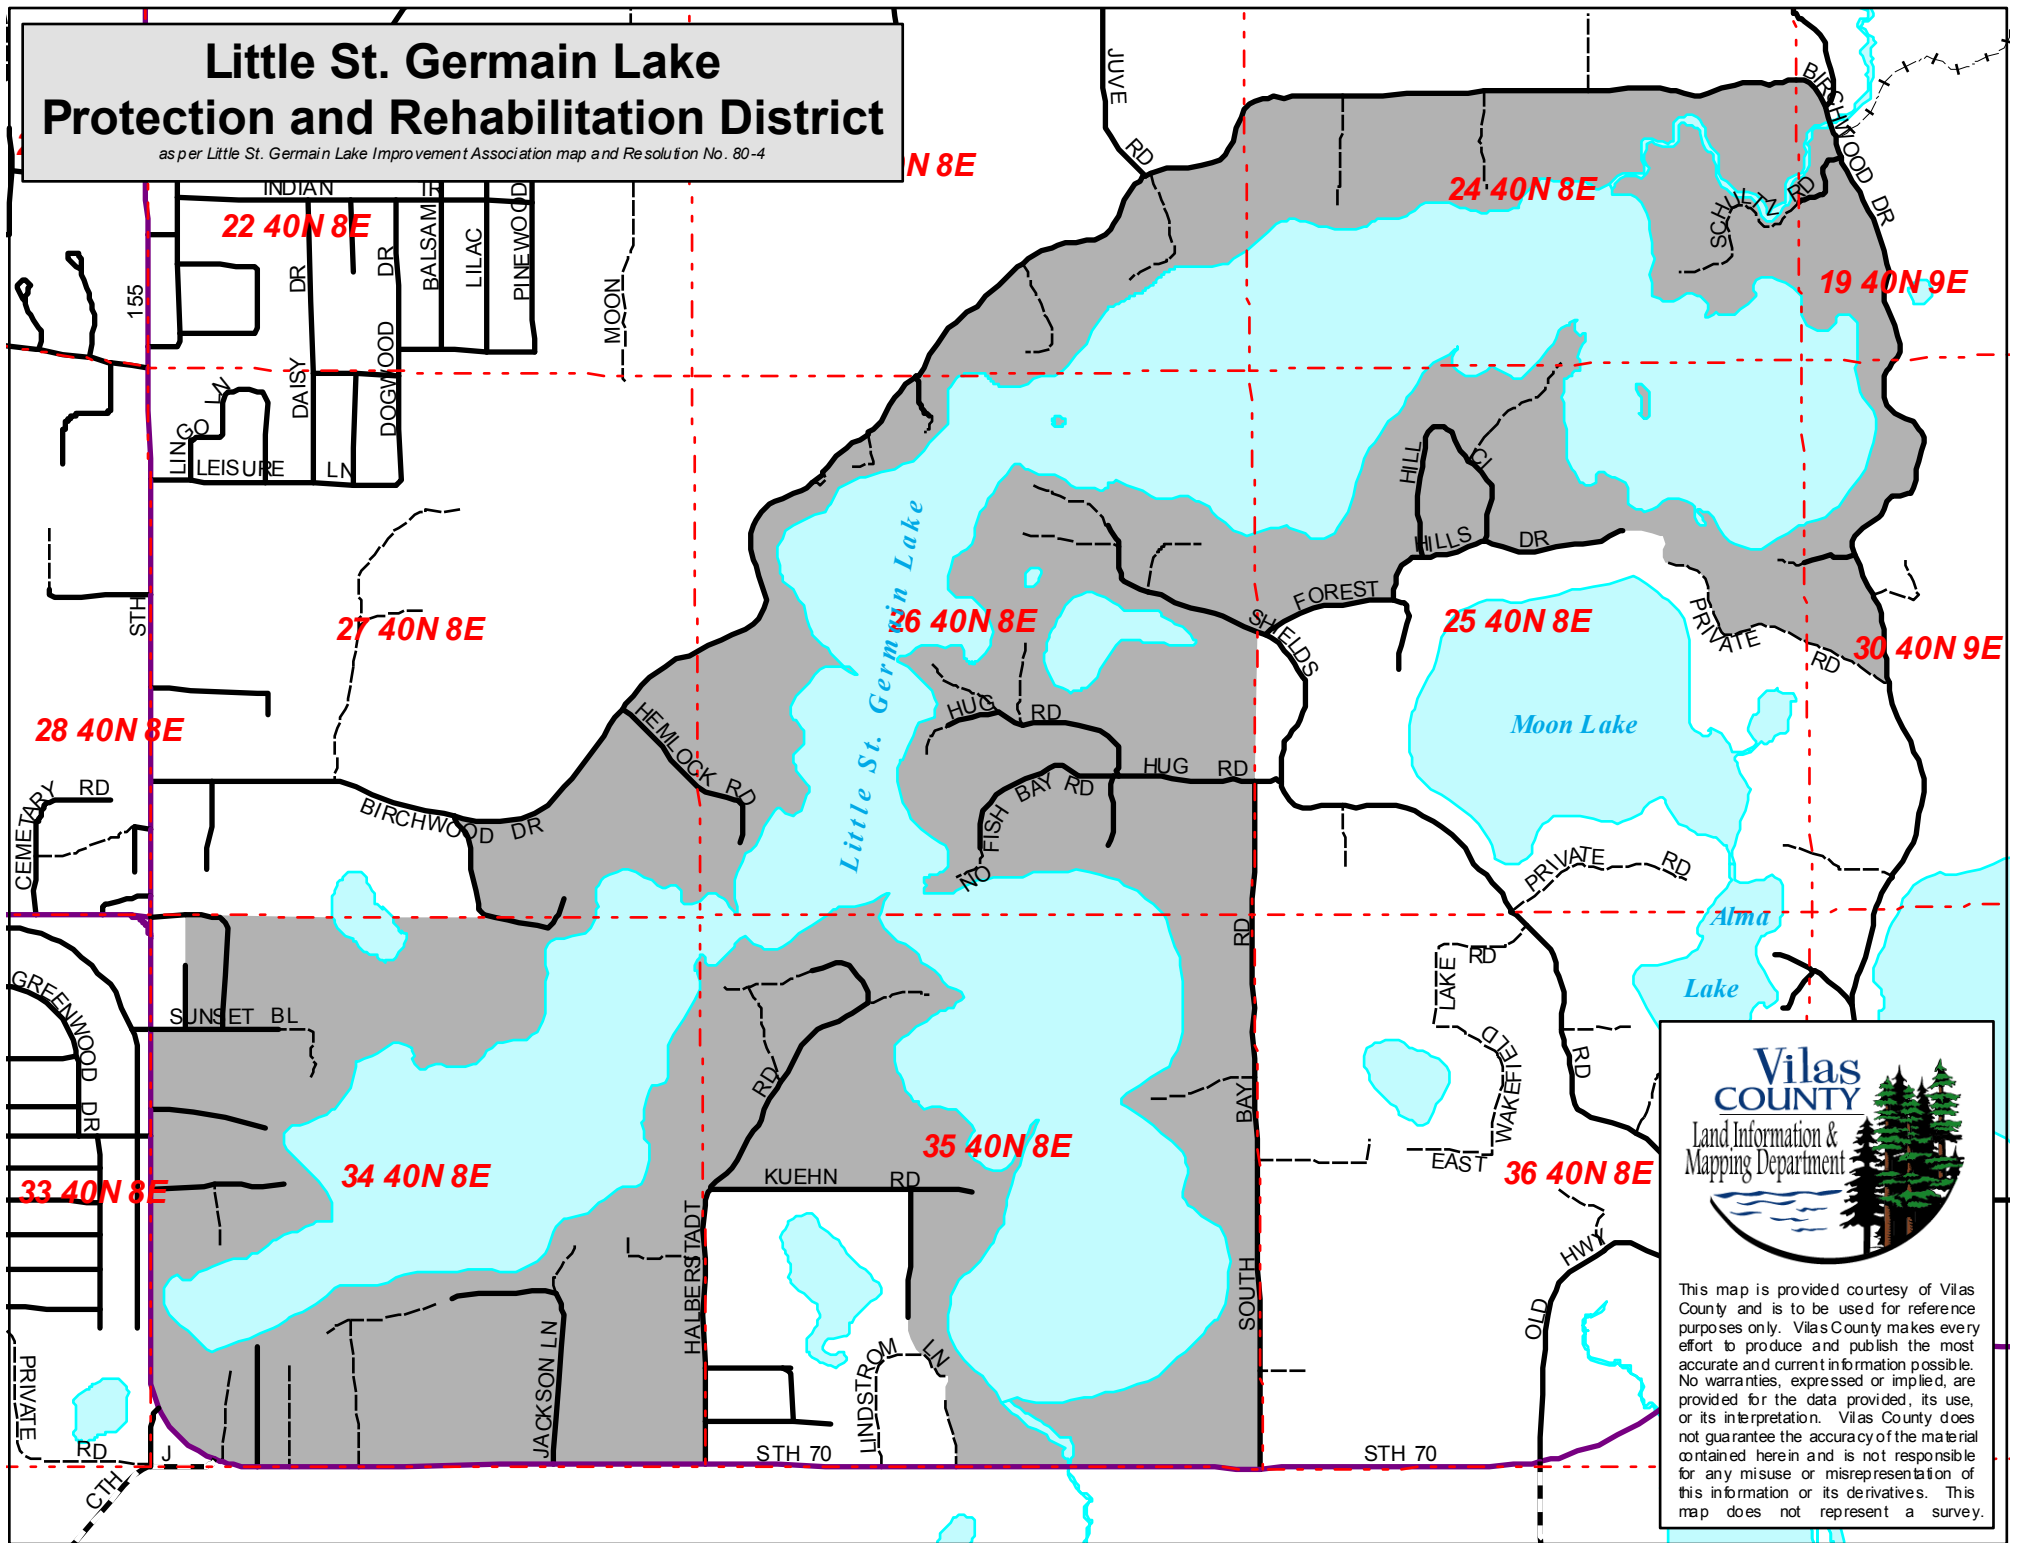

# Little St. Germain Lake Protection and Rehabilitation District

as per Little St. Germain Lake Improvement Association map and Resolution No. 80-4

This map is provided courtesy of Vilas County and is to be used for reference purposes only. Vilas County makes every effort to produce and publish the most accurate and current information possible. No warranties, expressed or implied, are provided for the data provided, its use, or its interpretation. Vilas County does not guarantee the accuracy of the material contained herein and is not responsible for any misuse or misrepresentation of this information or its derivatives. This map does not represent a survey.